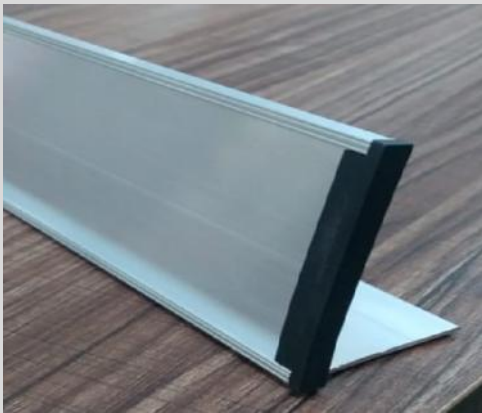

Modular Signage's

<p>Aluminium Side Track Profile</p> 	<p>Standard Length: 6 Feet Finish: Anodized Silver Matt</p>
<p>Aluminium Divider Track Profile</p> 	<p>Standard Length: 6 Feet Finish: Anodized Silver Matt</p>
<p>Aluminium Exit Sign Profile</p> 	<p>Standard Length: 6 Feet Finish: Anodized Silver Matt</p>

Modular Signage's

Aluminium Wall Mounting Bracket for 100mm & 150mm Both Side Flat Perpendicular

Standard Length: 6 Feet
Finish: Anodized Silver Matt

Sec No. 576, 60mm Desktop Signage

Standard Length: 6 Feet
Finish: Anodized Silver Matt