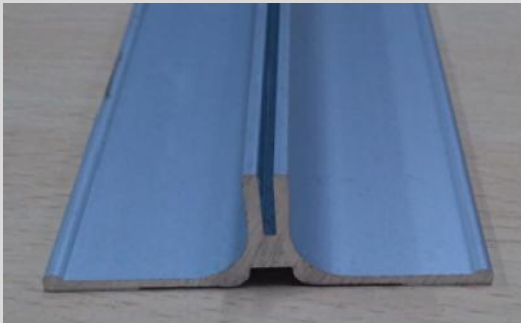

Modular Signage's

<p>Aluminium Side Track Profile</p> 	<p>Standard Length: 6 Feet Finish: Anodized Silver Matt</p>
<p>Aluminium Divider Track Profile</p> 	<p>Standard Length: 6 Feet Finish: Anodized Silver Matt</p>
<p>Aluminium Exit Sign Profile</p> 	<p>Standard Length: 6 Feet Finish: Anodized Silver Matt</p>

Modular Signage's

Aluminium Wall Mounting Bracket for 100mm & 150mm Both Side Flat Perpendicular

Standard Length: 6 Feet
Finish: Anodized Silver Matt

Sec No. 576, 60mm Desktop Signage

Standard Length: 6 Feet
Finish: Anodized Silver Matt